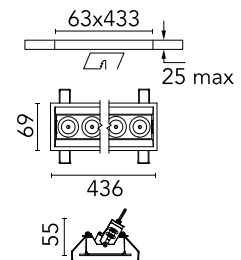

FLOS

05.1737.14ANI Black/Bronze

Light Shadow Adjustable Trim Mains Dimming Version 12 Spots Optic Wide Flood NEW

Designed by FLOS Architectural

Recessed integrated luminaire with 12 LED lighting spots. Remote power supply included (220-240V).

Are you a professional and your project needs consulting and support?

[BOOK AN APPOINTMENT](#)

Main specifications

Mounting	Ceiling recessed
Environments	Indoor dry location
LED type	Power LED
Lamp category	LED
Number of heads	1
System power (W)	28
Source flux (lm)	3420
System flux (lm)	2349

Physical

Colour	Black/Bronze
Trim	Yes
Orientation	Adjustable
Longitudinal tilting (°)	30
Recessed depth (mm)	75
Length (mm)	436
Net weight (kg)	0.66
IP internal	20

Download

[Mounting instructions](#) PDF