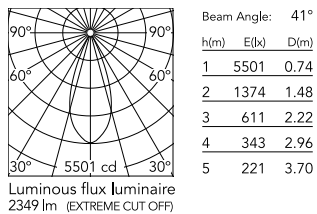

Physical

Colour	Black/Bronze
Trim	Yes
Orientation	Adjustable
Longitudinal tilting (°)	30
Recessed depth (mm)	75
Length (mm)	436
Net weight (kg)	0.66
IP internal	20

Download

[Mounting instructions](#) PDF

Photometric Files

[LDT / IES](#) ZIP

Technical Drawings

[2D](#) ZIP

[3D](#) ZIP

[Bim](#) ZIP

Schematic light drawing

Photometric