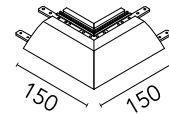

FLOS

08.8710.30 White

Light Cut Mini Corner Outside. Perimetral Installation

Designed by FLOS Architectural, 2013

Structural system in aluminium to integrate in plasterboard ceilings. It allows incorporation of projectors. Perimetral installation consists of 1 or 2 meter profiles, inside and outside corners. It is possible to cut the profiles to any size.