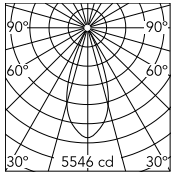

Physical

Colour	White/Copper
Trim	Yes
Orientation	Adjustable
Longitudinal tilting (°)	30
Recessed depth (mm)	75
Length (mm)	436
Net weight (kg)	0.66
IP internal	20

Download

[Mounting instructions](#) PDF

[Mounting instructions](#) PDF

Photometric Files

[LDT / IES](#) ZIP

Technical Drawings

[2D](#) ZIP

[3D](#) ZIP

Schematic light drawing

Beam Angle: 41°

h(m)	E(lx)	D(m)
1	5546	0.74
2	1386	1.48
3	616	2.22
4	347	2.96
5	222	3.70

Luminous flux Luminaire
2368 lm (EXTREME CUT OFF)

Photometric

Lighting type	Direct
Light distribution	Symmetric
CCT (K)	2700
CRI>	90
Beam angle C0-180 (°)	40
Beam angle C90-270 (°)	40