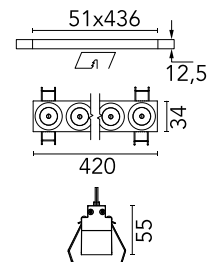

Are you a professional and your project needs consulting and support?

[BOOK AN APPOINTMENT](#)

Main specifications

Mounting	Ceiling recessed
Environments	Indoor dry location
LED type	Power LED
Lamp category	LED
Number of heads	1
Power (W)	32.4
System flux (lm)	2368

Physical

Colour	White/Copper
Trim	Yes
Orientation	Adjustable
Longitudinal tilting (°)	30
Recessed depth (mm)	75
Length (mm)	436
Net weight (kg)	0.66
IP internal	20

Download

[Mounting instructions](#) PDF

[Mounting instructions](#) PDF

Photometric Files

[LDT / IES](#) ZIP

Technical Drawings

[2D](#) ZIP

[3D](#) ZIP

Schematic light drawing

Beam Angle: 41°

h(m)	E(lx)	D(m)
1	5546	0.74
2	1386	1.48
3	616	2.22
4	347	2.96
5	222	3.70

Luminous flux Luminaire
2368 lm (EXTREME CUT OFF)

Photometric

Lighting type	Direct
Light distribution	Symmetric
CCT (K)	2700
CRI>	90
Beam angle C0-180 (°)	40
Beam angle C90-270 (°)	40