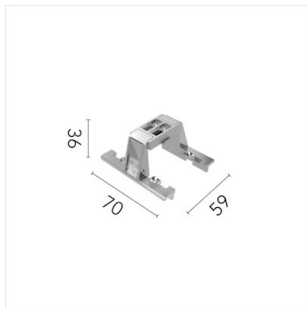

Schematic light drawing

Beam Angle: 41°

h(m)	E(lx)	D(m)
1	5546	0.74
2	1386	1.48
3	616	2.22
4	347	2.96
5	222	3.70

Luminous flux Luminaire
2368 lm (EXTREME CUT OFF)

Photometric

Lighting type	Direct
Light distribution	Symmetric
CCT (K)	2700
CRI>	90
Beam angle C0-180 (°)	40
Beam angle C90-270 (°)	40

Electrical

Insulation class	II
Frequency (Hz)	50/60
Main voltage (Vac)	220
Forward voltage (V)	34.8
LED current (mA)	900
Driver	Remote included
Dimmable	Yes
Dimming type	Dimmable DALI 1
Dimming interface	Remote Dimmable (Dimmer Not Included)

Ecodesign and Energy Labelling

Replaceable (LED only)
light source by a
professional

Replaceable control
gear by a professional

Notes

Pre-Installation frame not required.

Accessories & Power Supply

OPTIONAL
Accessory

Mounting

08.0052.90

Accessory for mounting of No
Trim Fix continuous line.

OPTIONAL
Frame

Installation

08.0513.00

Pre-installation No Trim Frame
12L Fix