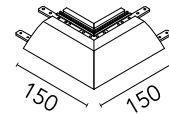

FLOS

08.8710.14 Black

Light Cut Mini Corner Outside. Perimetral Installation

Designed by FLOS Architectural, 2013

Structural system in aluminium to integrate in plasterboard ceilings. It allows incorporation of projectors. Perimetral installation consists of 1 or 2 meter profiles, inside and outside corners. It is possible to cut the profiles to any size.