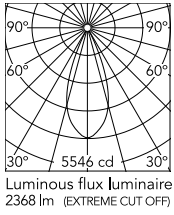

Physical

Colour	Black/Copper
Trim	Yes
Orientation	Adjustable
Longitudinal tilting (°)	30
Recessed depth (mm)	75
Length (mm)	436
Net weight (kg)	0.66
Package height (mm)	16
Package width (mm)	14
Package length (mm)	21
IP internal	20

Schematic light drawing

Ecodesign and Energy Labelling

Replaceable (LED only)
light source by a
professional

Replaceable control
gear by a professional

Photometric

Lighting type	Direct
Light distribution	Symmetric
CCT (K)	2700
CRI>	90
LED Life / Failure Ratio	L80B50
Beam angle C0-180 (°)	40
Beam angle C90-270 (°)	40