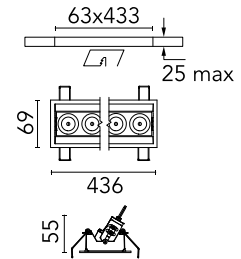

FLOS

05.1730.14A Black/Copper

Light Shadow Adjustable Trim 12 Spots Optic Wide Flood

NEW

Designed by FLOS Architectural

Recessed integrated luminaire with 12 LED lighting spots. Remote power supply included (220-240V).

Are you a professional and your project needs consulting and support?

BOOK AN APPOINTMENT

Main specifications

Mounting	Ceiling recessed
Environments	Indoor dry location
LED type	Power LED
Lamp category	LED
Number of heads	1
Power (W)	32.4
System flux (lm)	2368

Physical

Colour	Black/Copper
Trim	Yes
Orientation	Adjustable
Longitudinal tilting (°)	30
Recessed depth (mm)	75
Length (mm)	436
Net weight (kg)	0.66
Package height (mm)	16
Package width (mm)	14
Package length (mm)	21
IP internal	20

Schematic light drawing

Ecodesign and Energy Labelling

Replaceable (LED only)
light source by a
professional

Replaceable control
gear by a professional

Photometric

Lighting type	Direct
Light distribution	Symmetric
CCT (K)	2700
CRI>	90
LED Life / Failure Ratio	L80B50
Beam angle C0-180 (°)	40
Beam angle C90-270 (°)	40