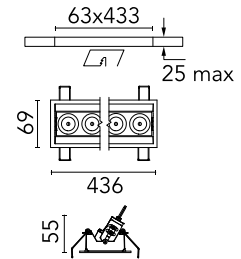

FLOS

05.1732.14ACB Black/Bronze

Light Shadow Adjustable Trim Casambi Version 12 Spots Optic Wide Flood

NEW

Designed by FLOS Architectural

Recessed integrated luminaire with 12 LED lighting spots. Remote power supply included (220-240V).

Are you a professional and your project needs consulting and support?

BOOK AN APPOINTMENT

Main specifications

Mounting	Ceiling recessed
Environments	Indoor dry location
LED type	Power LED
Lamp category	LED
Number of heads	1
Power (W)	32.4
Source flux (lm)	3240
System flux (lm)	2301

Physical

Colour	Black/Bronze
Trim	Yes
Orientation	Adjustable
Longitudinal tilting (°)	30
Recessed depth (mm)	75
Length (mm)	436
Net weight (kg)	0.66
IP internal	20

Download

Mounting instructions [↓ PDF](#)