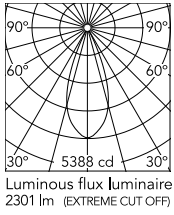

Physical

Colour	Black/Bronze
Trim	Yes
Orientation	Adjustable
Longitudinal tilting (°)	30
Recessed depth (mm)	75
Length (mm)	436
Net weight (kg)	0.66
IP internal	20

Download

Mounting instructions [↓ PDF](#)

Photometric Files

LDT / IES [↓ ZIP](#)

Technical Drawings

2D [↓ ZIP](#)

3D [↓ ZIP](#)

[↓ ZIP](#) Bim

Schematic light drawing

Ecodesign and Energy Labelling

Replaceable (LED only)
light source by a
professional

Replaceable control
gear by a professional

Photometric

Lighting type	Direct
Light distribution	Symmetric
CCT (K)	2700
CRI>	90
LED Life / Failure Ratio	L80B50
Beam angle C0-180 (°)	40
Beam angle C90-270 (°)	40