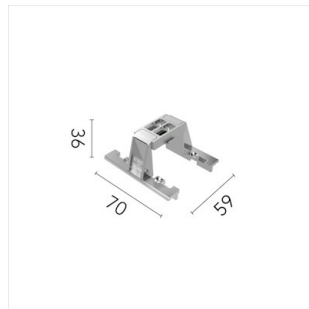

Schematic light drawing

Photometric

Lighting type	Direct
Light distribution	Symmetric
CCT (K)	2700
CRI>	90
Beam angle C0-180 (°)	40
Beam angle C90-270 (°)	40

Electrical

Insulation class	II
Frequency (Hz)	50/60
Main voltage (Vac)	220
Forward voltage (V)	34.8
LED current (mA)	900
Driver	Remote included
Dimmable	Yes
Dimming type	Dimmable DALI 1
Dimming interface	Remote Dimmable (Dimmer Not Included)

Ecodesign and Energy Labelling

Replaceable (LED only) light source by a professional

Replaceable control gear by a professional

Notes

Pre-Installation frame not required.

Accessories & Power Supply

REQUIRED
Frame

Installation

08.0513.00

Pre-installation No Trim Frame
12L Fix

OPTIONAL
Accessory

Mounting

08.0052.90

Accessory for mounting of No
Trim Fix continuous line.