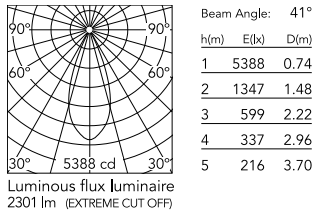

Physical

Colour	Black/Bronze
Trim	Yes
Orientation	Adjustable
Longitudinal tilting (°)	30
Recessed depth (mm)	75
Length (mm)	436
Net weight (kg)	0.66
IP internal	20

Download

Mounting instructions [↓ PDF](#)

Mounting instructions [↓ PDF](#)

Photometric Files

LDT / IES [↓ ZIP](#)

Technical Drawings

2D [↓ ZIP](#)

3D [↓ ZIP](#)

Schematic light drawing

Photometric

Lighting type	Direct
Light distribution	Symmetric
CCT (K)	2700
CRI>	90
Beam angle C0-180 (°)	40
Beam angle C90-270 (°)	40

Electrical

Insulation class	II
Frequency (Hz)	50/60
Main voltage (Vac)	220
Forward voltage (V)	34.8
LED current (mA)	900
Driver	Remote included
Dimmable	Yes
Dimming type	Dimmable DALI 1
Dimming interface	Remote Dimmable (Dimmer Not Included)