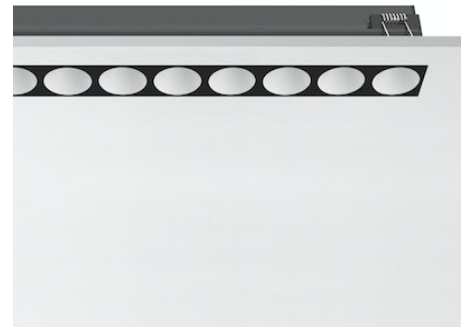

FLOS

05.1732.14BDA Black/Bronze

Light Shadow Adjustable Trim Dali Version 12 Spots Optic Wide Flood

UPGRADE

Designed by FLOS Architectural, 2022

Recessed integrated luminaire with 12 LED lighting spots. Remote power supply included (220-240V).

Are you a professional and your project needs consulting and support?

BOOK AN APPOINTMENT

Main specifications

Mounting	Ceiling recessed
Environments	Indoor dry location
LED type	Power LED
Lamp category	LED
Number of heads	1
Power (W)	32.4
System flux (lm)	2301

Physical

Colour	Black/Bronze
Trim	Yes
Orientation	Adjustable
Longitudinal tilting (°)	30
Recessed depth (mm)	75
Length (mm)	436
Net weight (kg)	0.66
IP internal	20

Download

Mounting instructions [↓ PDF](#)