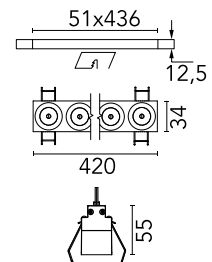

Are you a professional and your project needs consulting and support?

BOOK AN APPOINTMENT

Main specifications

Mounting	Ceiling recessed
Environments	Indoor dry location
LED type	Power LED
Lamp category	LED
Number of heads	1
Power (W)	32.4
System flux (lm)	2301

Physical

Colour	Black/Bronze
Trim	Yes
Orientation	Adjustable
Longitudinal tilting (°)	30
Recessed depth (mm)	75
Length (mm)	436
Net weight (kg)	0.66
IP internal	20

Download

Mounting instructions [↓ PDF](#)