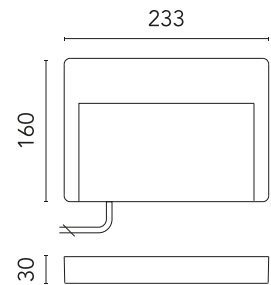

Are you a professional and your project needs consulting and support?

[BOOK AN APPOINTMENT](#)

Main specifications

Mounting	Wall
Environments	Outdoor wet location
LED type	Power LED
Number of heads	1
Power (W)	6
System power (W)	7.5
Source flux (lm)	795
System flux (lm)	428

Physical

Colour	Anthracite
Orientation	Fixed
IP internal	65

Download

[Mounting instructions](#) ZIP

Photometric Files

[LDT / IES](#) ZIP

Technical Drawings

[2D](#) ZIP

[3D](#) ZIP