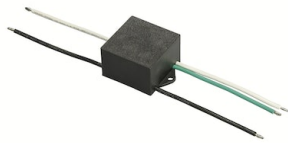

OPTIONAL
Accessory

F990E00A000

S.P.D. (SURGE PROTECTION DEVICE)