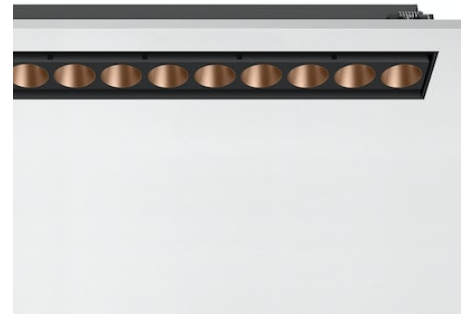

FLOS

05.1740.14BDA Black/Copper

Light Shadow Adjustable No Trim Dali Version 12 Spots Optic Spot UPGRADE

Designed by FLOS Architectural, 2022

Recessed integrated luminaire with 12 LED lighting spots. Remote power supply included (220-240V).

Are you a professional and your project needs consulting and support?

[BOOK AN APPOINTMENT](#)

Main specifications

| | |
|------------------|---------------------|
| Mounting | Ceiling recessed |
| Environments | Indoor dry location |
| LED type | Power LED |
| Lamp category | LED |
| Number of heads | 1 |
| Power (W) | 32.4 |
| System flux (lm) | 2366 |

Physical

| | |
|--------------------------|--------------|
| Colour | Black/Copper |
| Trim | No |
| Orientation | Adjustable |
| Longitudinal tilting (°) | 30 |
| Recessed depth (mm) | 75 |
| Length (mm) | 429 |
| Net weight (kg) | 0.66 |
| IP internal | 20 |