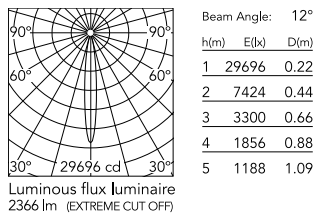

Physical

| | |
|--------------------------|--------------|
| Colour | Black/Copper |
| Trim | No |
| Orientation | Adjustable |
| Longitudinal tilting (°) | 30 |
| Recessed depth (mm) | 75 |
| Length (mm) | 429 |
| Net weight (kg) | 0.66 |
| IP internal | 20 |

Replaceable (LED only) light source by a professional

Replaceable control gear by a professional

Schematic light drawing

Photometric

| | |
|------------------------|-----------|
| Lighting type | Direct |
| Light distribution | Symmetric |
| CCT (K) | 2700 |
| CRI> | 90 |
| Beam angle C0-180 (°) | 12 |
| Beam angle C90-270 (°) | 12 |