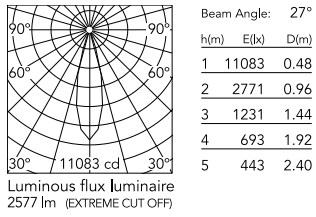

Physical

Colour	Black/Steel
Trim	Yes
Orientation	Adjustable
Longitudinal tilting (°)	30
Recessed depth (mm)	75
Length (mm)	436
Net weight (kg)	0.66
IP internal	20

Download

[Mounting instructions](#) [↓ PDF](#)

[Mounting instructions](#) [↓ PDF](#)

Photometric Files

[LDT / IES](#) [↓ ZIP](#)

Technical Drawings

[2D](#) [↓ ZIP](#)

[3D](#) [↓ ZIP](#)

Schematic light drawing

Photometric

Lighting type	Direct
Light distribution	Symmetric
CCT (K)	3000
CRI>	90
Beam angle C0-180 (°)	27
Beam angle C90-270 (°)	27

Electrical

Insulation class	II
Frequency (Hz)	50/60
Main voltage (Vac)	220
Forward voltage (V)	34.8
LED current (mA)	900
Driver	Remote included
Dimmable	Yes
Dimming type	Dimmable DALI 1
Dimming interface	Remote Dimmable (Dimmer Not Included)