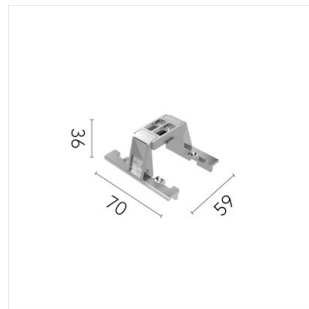

Schematic light drawing

Photometric

Lighting type	Direct
Light distribution	Symmetric
CCT (K)	3000
CRI>	90
Beam angle C0-180 (°)	27
Beam angle C90-270 (°)	27

Electrical

Insulation class	II
Frequency (Hz)	50/60
Main voltage (Vac)	220
Forward voltage (V)	34.8
LED current (mA)	900
Driver	Remote included
Dimmable	Yes
Dimming type	Dimmable DALI 1
Dimming interface	Remote Dimmable (Dimmer Not Included)

Notes

Pre-Installation frame not required.

Ecodesign and Energy Labelling

Replaceable (LED only) light source by a professional

Replaceable control gear by a professional

Accessories & Power Supply

REQUIRED
Frame

Installation

08.0513.00

Pre-installation No Trim Frame
12L Fix

OPTIONAL
Accessory

Mounting

08.0052.90

Accessory for mounting of No
Trim Fix continuous line.