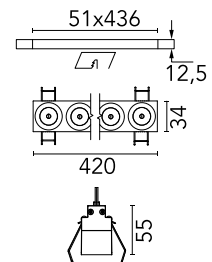

Are you a professional and your project needs consulting and support?

[BOOK AN APPOINTMENT](#)

Main specifications

Mounting	Ceiling recessed
Environments	Indoor dry location
LED type	Power LED
Lamp category	LED
Number of heads	1
Power (W)	32.4
System flux (lm)	2577

Physical

Colour	Black/Steel
Trim	Yes
Orientation	Adjustable
Longitudinal tilting (°)	30
Recessed depth (mm)	75
Length (mm)	436
Net weight (kg)	0.66
IP internal	20

Download

[Mounting instructions](#) [↓ PDF](#)