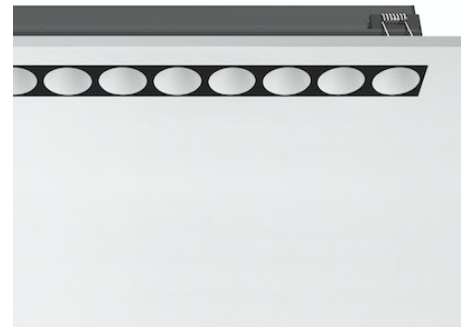

FLOS

05.1726.14BDA Black/Steel

Light Shadow Adjustable Trim Dali Version 12 Spots Optic Flood UPGRADE

Designed by FLOS Architectural, 2022

Recessed integrated luminaire with 12 LED lighting spots. Remote power supply included (220-240V).

Are you a professional and your project needs consulting and support?

[BOOK AN APPOINTMENT](#)

Main specifications

Mounting	Ceiling recessed
Environments	Indoor dry location
LED type	Power LED
Lamp category	LED
Number of heads	1
Power (W)	32.4
System flux (lm)	2577

Physical

Colour	Black/Steel
Trim	Yes
Orientation	Adjustable
Longitudinal tilting (°)	30
Recessed depth (mm)	75
Length (mm)	436
Net weight (kg)	0.66
IP internal	20

Download

[Mounting instructions](#) [↓ PDF](#)