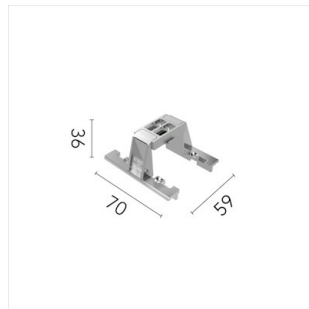

Schematic light drawing

Photometric

Lighting type	Direct
Light distribution	Symmetric
CCT (K)	3000
CRI>	90
Beam angle C0-180 (°)	26
Beam angle C90-270 (°)	26

Electrical

Insulation class	II
Frequency (Hz)	50/60
Main voltage (Vac)	220
Forward voltage (V)	34.8
LED current (mA)	900
Driver	Remote included
Dimmable	Yes
Dimming type	Dimmable DALI 1
Dimming interface	Remote Dimmable (Dimmer Not Included)

Ecodesign and Energy Labelling

Replaceable (LED only) light source by a professional

Replaceable control gear by a professional

Notes

Pre-Installation frame not required.

Accessories & Power Supply

REQUIRED
Frame

Installation

08.0513.00

Pre-installation No Trim Frame
12L Fix

OPTIONAL
Accessory

Mounting

08.0052.90

Accessory for mounting of No
Trim Fix continuous line.