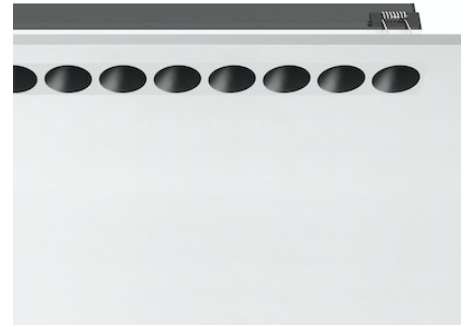

FLOS

05.1727.40BDA White/Bronze

Light Shadow Adjustable Trim Dali Version 12 Spots Optic Flood UPGRADE

Designed by FLOS Architectural, 2022

Recessed integrated luminaire with 12 LED lighting spots. Remote power supply included (220-240V).

Are you a professional and your project needs consulting and support?

[BOOK AN APPOINTMENT](#)

Main specifications

Mounting	Ceiling recessed
Environments	Indoor dry location
LED type	Power LED
Lamp category	LED
Number of heads	1
Power (W)	32.4
System flux (lm)	2479

Physical

Colour	White/Bronze
Trim	Yes
Orientation	Adjustable
Longitudinal tilting (°)	30
Recessed depth (mm)	75
Length (mm)	436
Net weight (kg)	0.66
IP internal	20

Download

[Mounting instructions](#) [↓ PDF](#)