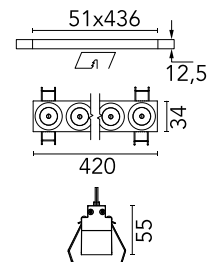

Are you a professional and your project needs consulting and support?

[BOOK AN APPOINTMENT](#)

Main specifications

Mounting	Ceiling recessed
Environments	Indoor dry location
LED type	Power LED
Lamp category	LED
Number of heads	1
Power (W)	32.4
System flux (lm)	2479

Physical

Colour	White/Bronze
Trim	Yes
Orientation	Adjustable
Longitudinal tilting (°)	30
Recessed depth (mm)	75
Length (mm)	436
Net weight (kg)	0.66
IP internal	20

Download

[Mounting instructions](#) [↓ PDF](#)