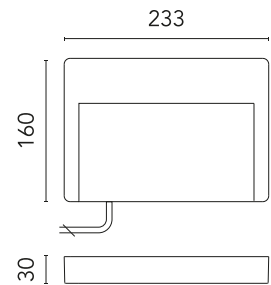

FLOS

FA52701306 Grey

Hyperion NEW

Designed by FLOS Outdoor

LED source included. Remote electrical power supply 24V dc to be ordered separately. Equipped with a 300 mm protruding section of neoprene cable and a kit with crimpable connectors and adhesive heat-shrinkable sleeves that guarantee the tightness of the connection. Optional accessories: satin aluminum reflector to increase the luminous flux; 500mm tall, extruded post for the bollard version. Anchor plate to be recessed with mortar needs to be ordered separately. Dimmable.

Are you a professional and your project needs consulting and support?

[BOOK AN APPOINTMENT](#)

Main specifications

Mounting	Wall
Environments	Outdoor wet location
LED type	Power LED
Number of heads	1
Power (W)	6
System power (W)	7.5
Source flux (lm)	795
System flux (lm)	428

Physical

Colour	Grey
Orientation	Fixed
IP internal	65

Download

[Mounting instructions](#)  ZIP

Photometric Files

[LDT / IES](#)  ZIP

Technical Drawings

[2D](#)  ZIP