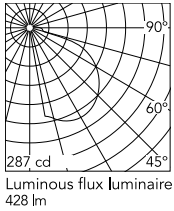

[3D](#)  ZIP

Ecodesign and Energy Labelling

This product contains a light source of energy efficiency class F

Replaceable (LED only) light source by a professional

Schematic light drawing

Photometric

Lighting type	Direct
Light distribution	Asymmetric
CCT (K)	3000
CRI>	80