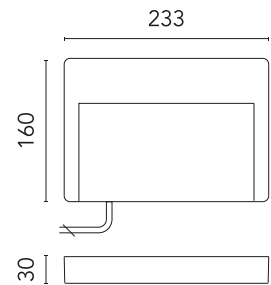

FLOS

FA52700518 Deep Brown

Hyperion NEW

Designed by FLOS Outdoor

Hyperion 230V. LED source included. Electrical power supply 220-240V ON/OFF. Equipped with a 200 mm protruding section of neoprene cable and a kit with crimpable connectors and adhesive heat-shrinkable sleeves that guarantee the tightness of the connection. Optional accessories: satin aluminum reflector to increase the luminous flux; 500mm tall, extruded post for the bollard version. Anchor plate to be recessed with mortar needs to be ordered separately.

Are you a professional and your project needs consulting and support?

[BOOK AN APPOINTMENT](#)

Main specifications

Mounting	Wall
Environments	Outdoor wet location
LED type	Power LED
Number of heads	1
Power (W)	6
System power (W)	10
Source flux (lm)	739
System flux (lm)	401

Physical

Colour	Deep Brown
Orientation	Fixed
IP internal	65

Download

Mounting instructions [↓ ZIP](#)

Photometric Files

LDT / IES [↓ ZIP](#)

Technical Drawings

2D [↓ ZIP](#)

3D [↓ ZIP](#)

Schematic light drawing

Beam Angle: 63°

h(m)	E(lx)	D(m)
1	222	2.97
2	55	5.94
3	25	8.91
4	14	11.88
5	9	14.85

Photometric

Lighting type	Direct
Light distribution	Asymmetric
CCT (K)	2700
CRI>	80