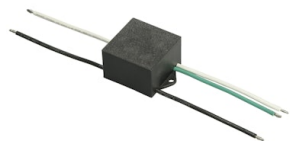

FLOS

FA52700518 Deep Brown

Hyperion NEW

Designed by FLOS Outdoor

Hyperion 230V. LED source included. Electrical power supply 220-240V ON/OFF. Equipped with a 200 mm protruding section of neoprene cable and a kit with crimpable connectors and adhesive heat-shrinkable sleeves that guarantee the tightness of the connection. Optional accessories: satin aluminum reflector to increase the luminous flux; 500mm tall, extruded post for the bollard version. Anchor plate to be recessed with mortar needs to be ordered separately.

OPTIONAL
Accessory

F990E00A000

S.P.D. (SURGE PROTECTION
DEVICE)

OPTIONAL
Accessory

FA247

Base Plate and Fixing Bolts
Hyperion pole

OPTIONAL
Accessory

FA160