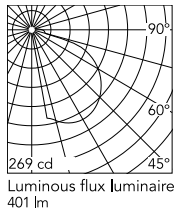

Physical

Colour	Deep Brown
Orientation	Fixed
IP internal	65

Download

Mounting instructions [↓ ZIP](#)

Photometric Files

LDT / IES [↓ ZIP](#)

Technical Drawings

2D [↓ ZIP](#)

3D [↓ ZIP](#)

Schematic light drawing

Beam Angle: 63°

h(m)	E(lx)	D(m)
1	222	2.97
2	55	5.94
3	25	8.91
4	14	11.88
5	9	14.85

Photometric

Lighting type	Direct
Light distribution	Asymmetric
CCT (K)	2700
CRI>	80