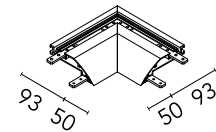

## Light Cut Mini Corner Inside. Perimetral Installation

Designed by FLOS Architectural, 2013

Structural system in aluminium to integrate in plasterboard ceilings. It allows incorporation of projectors. Perimetral installation consists of 1 or 2 meter profiles, inside and outside corners. It is possible to cut the profiles to any size.