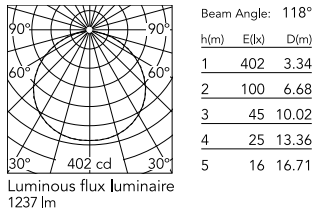

Are you a professional and your project needs consulting and support?

[BOOK AN APPOINTMENT](#)

Main specifications

Mounting	Ceiling, Wall
Environments	Outdoor wet location
LED type	Power LED
Number of heads	1
Power (W)	14.1
System power (W)	18
Source flux (lm)	2015
System flux (lm)	1237

Physical

Colour	Forest Green
Orientation	Fixed
IP internal	66

Download

Mounting instructions [↓ ZIP](#)

Photometric Files

LDT / IES [↓ ZIP](#)

Technical Drawings

2D [↓ ZIP](#)

3D [↓ ZIP](#)

Schematic light drawing

Photometric

Lighting type	Direct
Light distribution	Symmetric
CCT (K)	3000
CRI>	80
Beam angle C0-180 (°)	120
Beam angle C90-270 (°)	120

Electrical

Insulation class	I
Frequency (Hz)	50-60
Main voltage (Vac)	220-240
Driver	Integrated
Dimmable	No
Dimming type	Non Dimmable
Emergency type	No