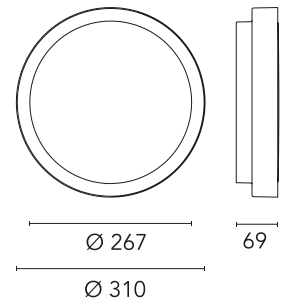

FLOS

FA53301212 Forest Green

Platter 310 NEW

Designed by FLOS Outdoor

LED source included. Integrated power supply 220-240V ON/OFF and dimmable 1-10V or DALI. With IP65 cable guide for rubber cables 5mmϕ<math><10\text{mm}</math> and a 2-pole connection box for a fast connection. To ensure the tightness of the cable guide it's recommended to use flexible electric cables suitable for exterior use.

Are you a professional and your project needs consulting and support?

[BOOK AN APPOINTMENT](#)

Main specifications

Mounting	Ceiling, Wall
Environments	Outdoor wet location
LED type	Power LED
Number of heads	1
Power (W)	14.1
System power (W)	18
Source flux (lm)	2015
System flux (lm)	1237